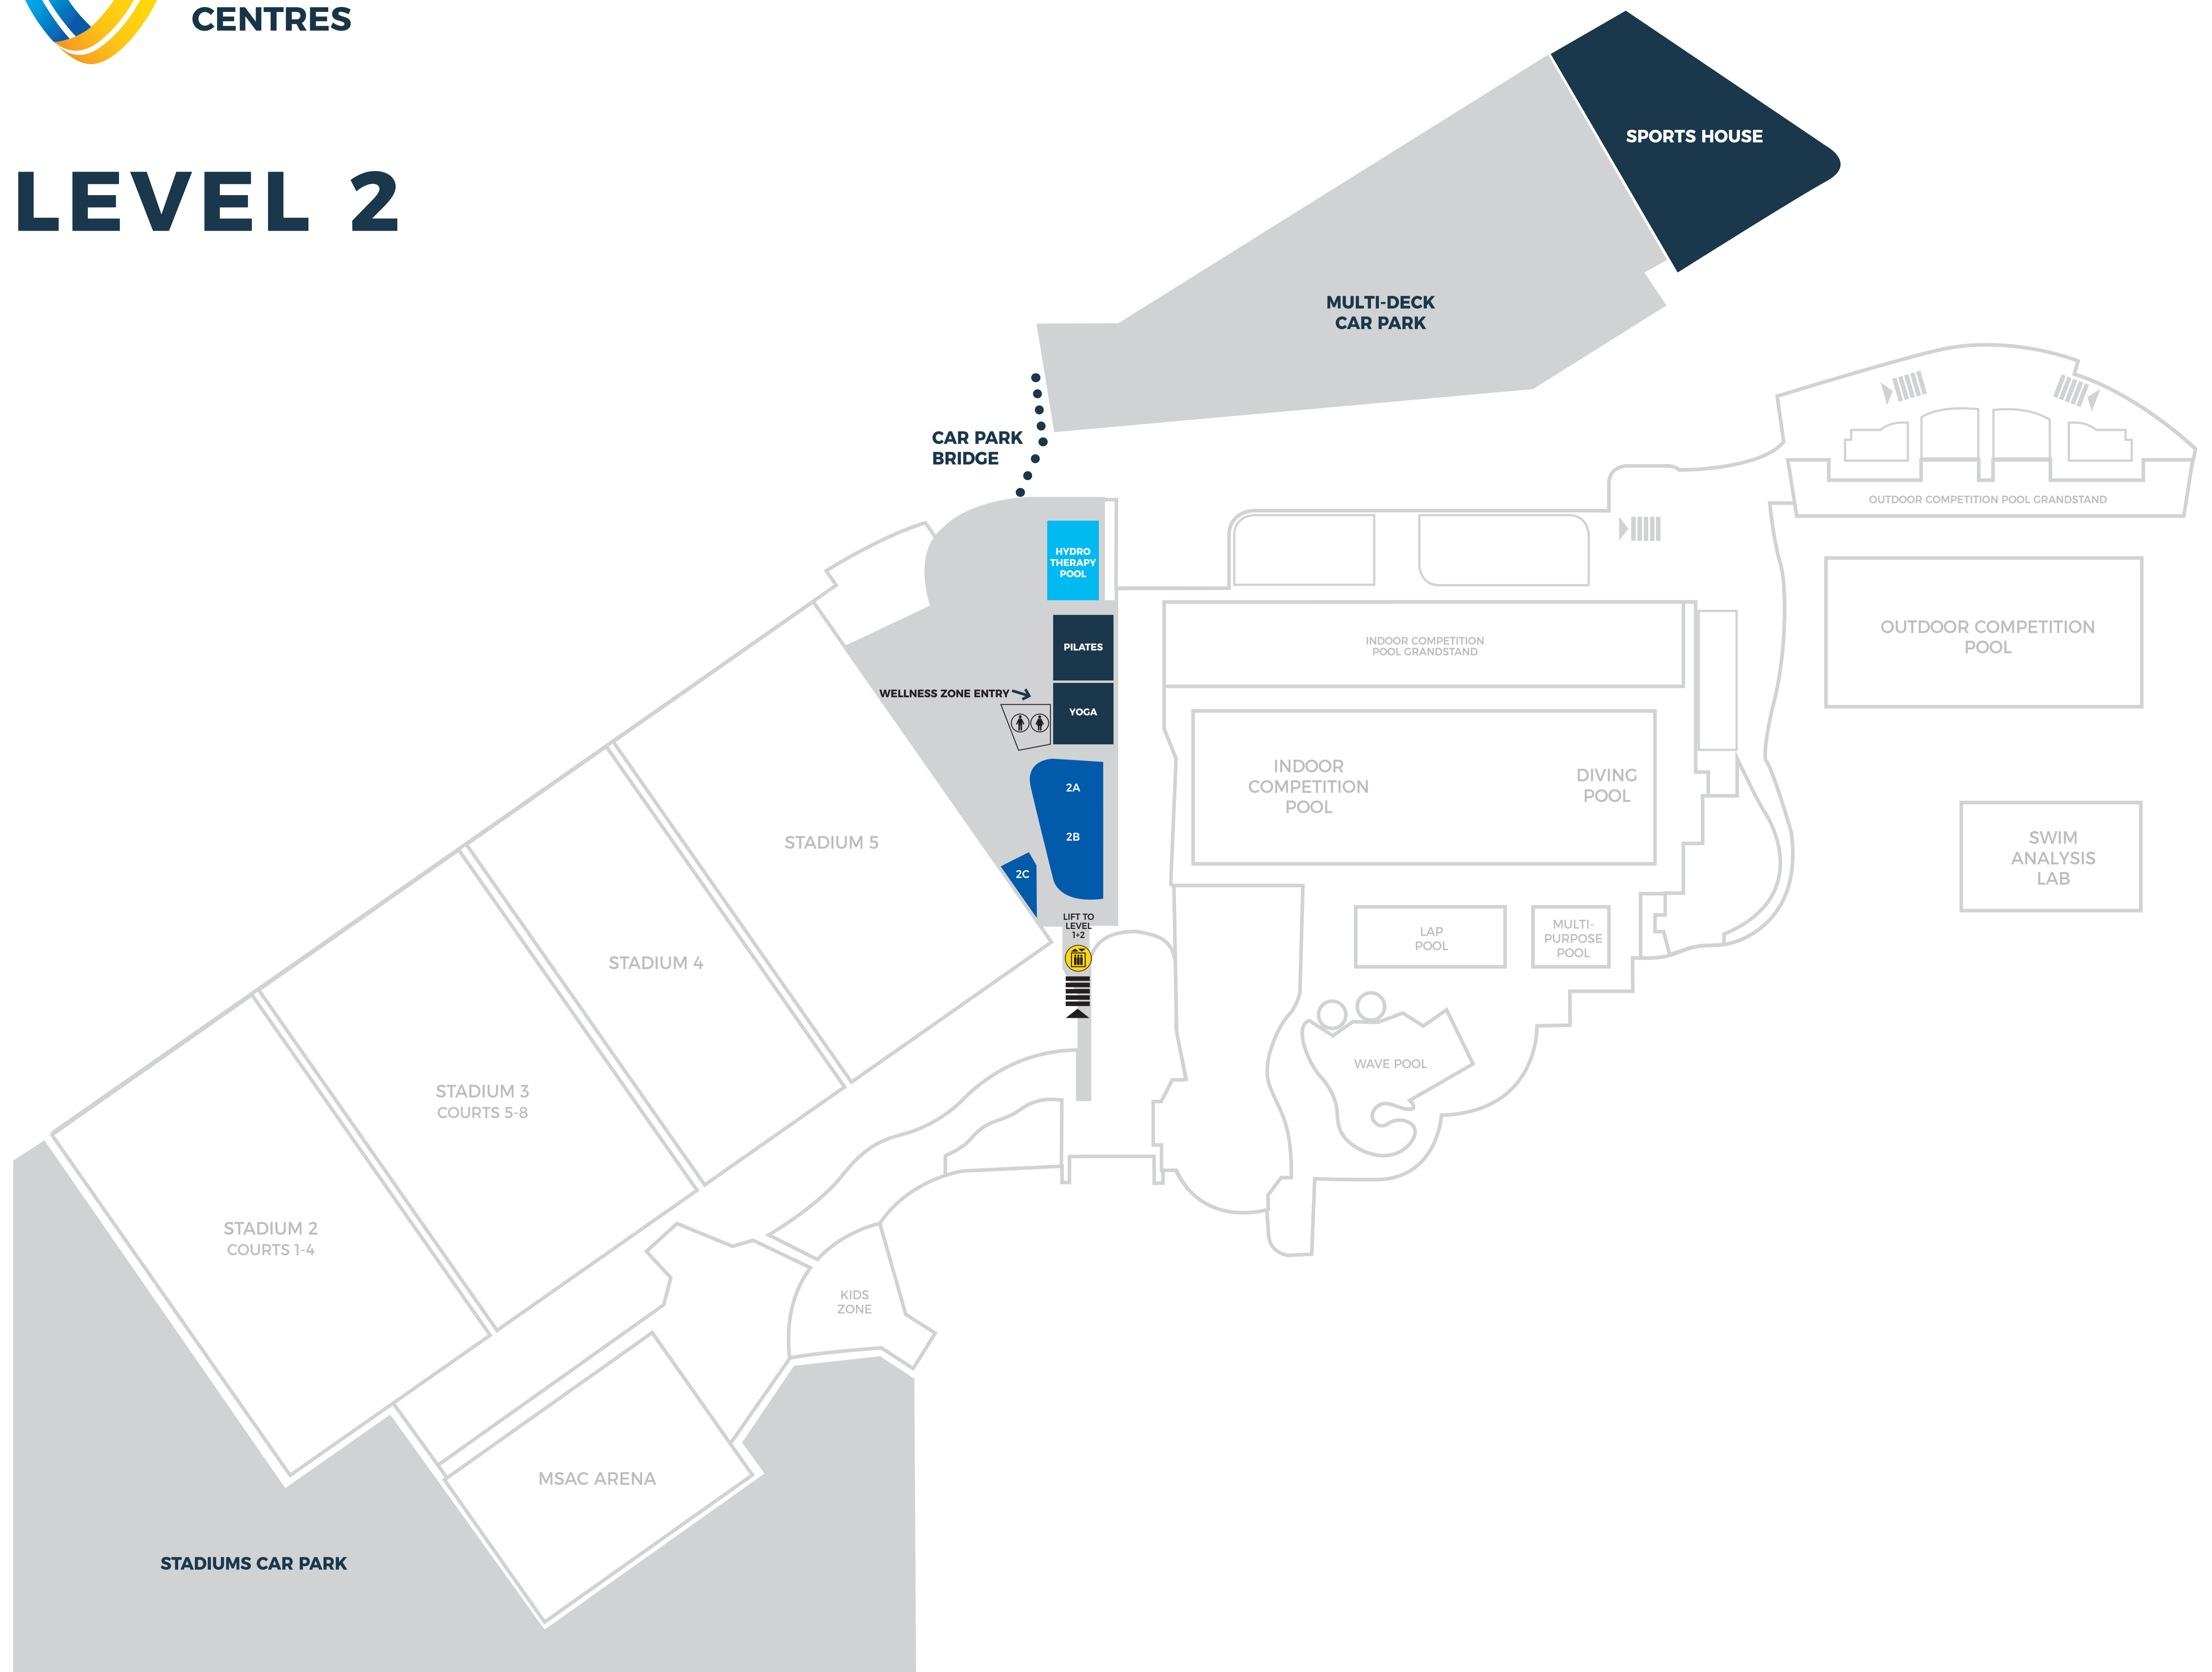

2C Waterpolo Victoria

Multi-Deck Car Park Access

OPENING HOURS

Monday – Friday 5.30am – 10.00pm

Weekends 7.00am – 8.00pm

Public holiday opening hours may vary

LEVEL 1

GROUND FLOOR

2C Waterpolo Victoria

Multi-Deck Car Park Access

OPENING HOURS

Monday – Friday 5.30am – 10.00pm

Weekends 7.00am – 8.00pm

Public holiday opening hours may vary

LEVEL 2

GROUND FLOOR

Main Reception

Aquatic Reception

Stadiums Reception

AQUATICS

Indoor Competition Pool
Outdoor Competition Pool
Diving Pool
Lap Pool
Wave Pool
Swim Analysis Lab

STADIUMS

MSAC Arena
Stadiums 2, 3, 4, 5
Squash Courts

2C Waterpolo Victoria

Multi-Deck Car Park Access

OPENING HOURS

Monday – Friday 5.30am – 10.00pm

Weekends 7.00am – 8.00pm

Public holiday opening hours may vary