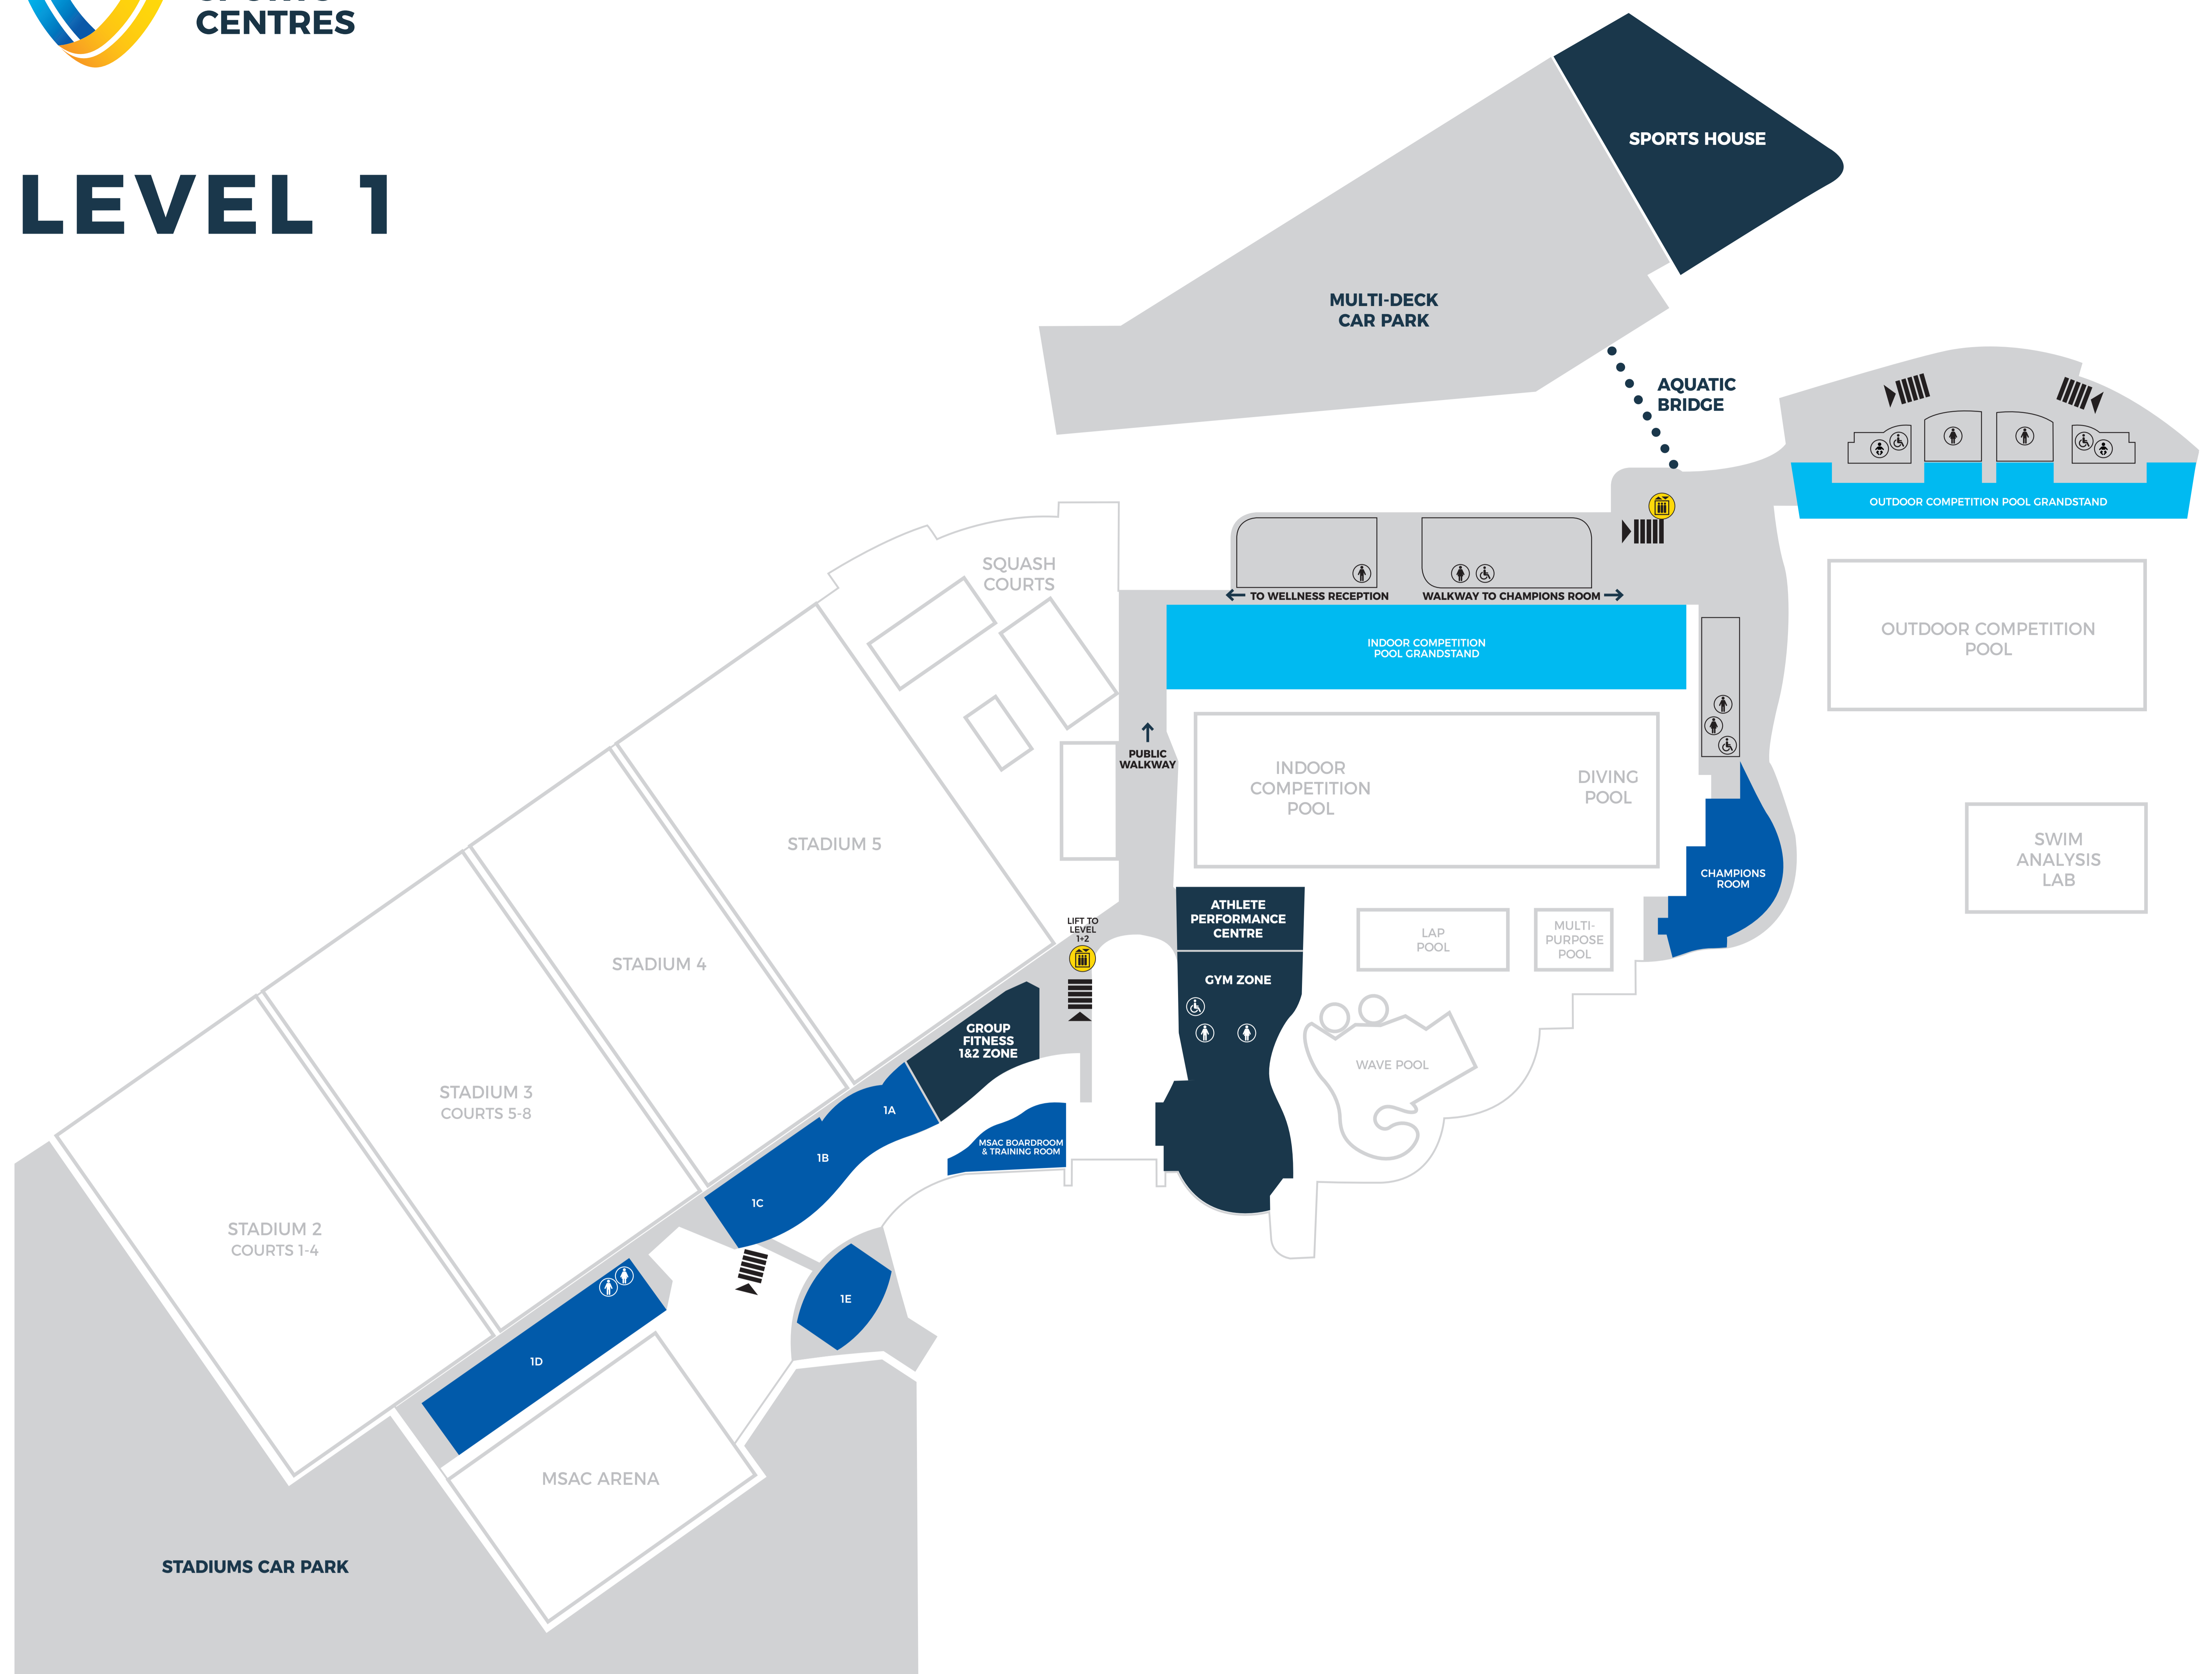

MSAC Arena
Stadiums 2, 3, 4, 5
Squash Courts

KIDS ZONE

Occasional care

CAFÉ

Sir Albert Café

Lakeside Sports Medicine Centre

Speedo Store

Sports House

2C Waterpolo Victoria

Multi-Deck Car Park Access

OPENING HOURS

Monday – Friday 5.30am – 10.00pm

Weekends 7.00am – 8.00pm

Public holiday opening hours may vary

LEVEL 1

GROUND FLOOR

2C Waterpolo Victoria

Multi-Deck Car Park Access

OPENING HOURS

Monday – Friday 5.30am – 10.00pm

Weekends 7.00am – 8.00pm

Public holiday opening hours may vary

LEVEL 2

GROUND FLOOR

2C Waterpolo Victoria

Multi-Deck Car Park Access

OPENING HOURS

Monday – Friday 5.30am – 10.00pm

Weekends 7.00am – 8.00pm

Public holiday opening hours may vary